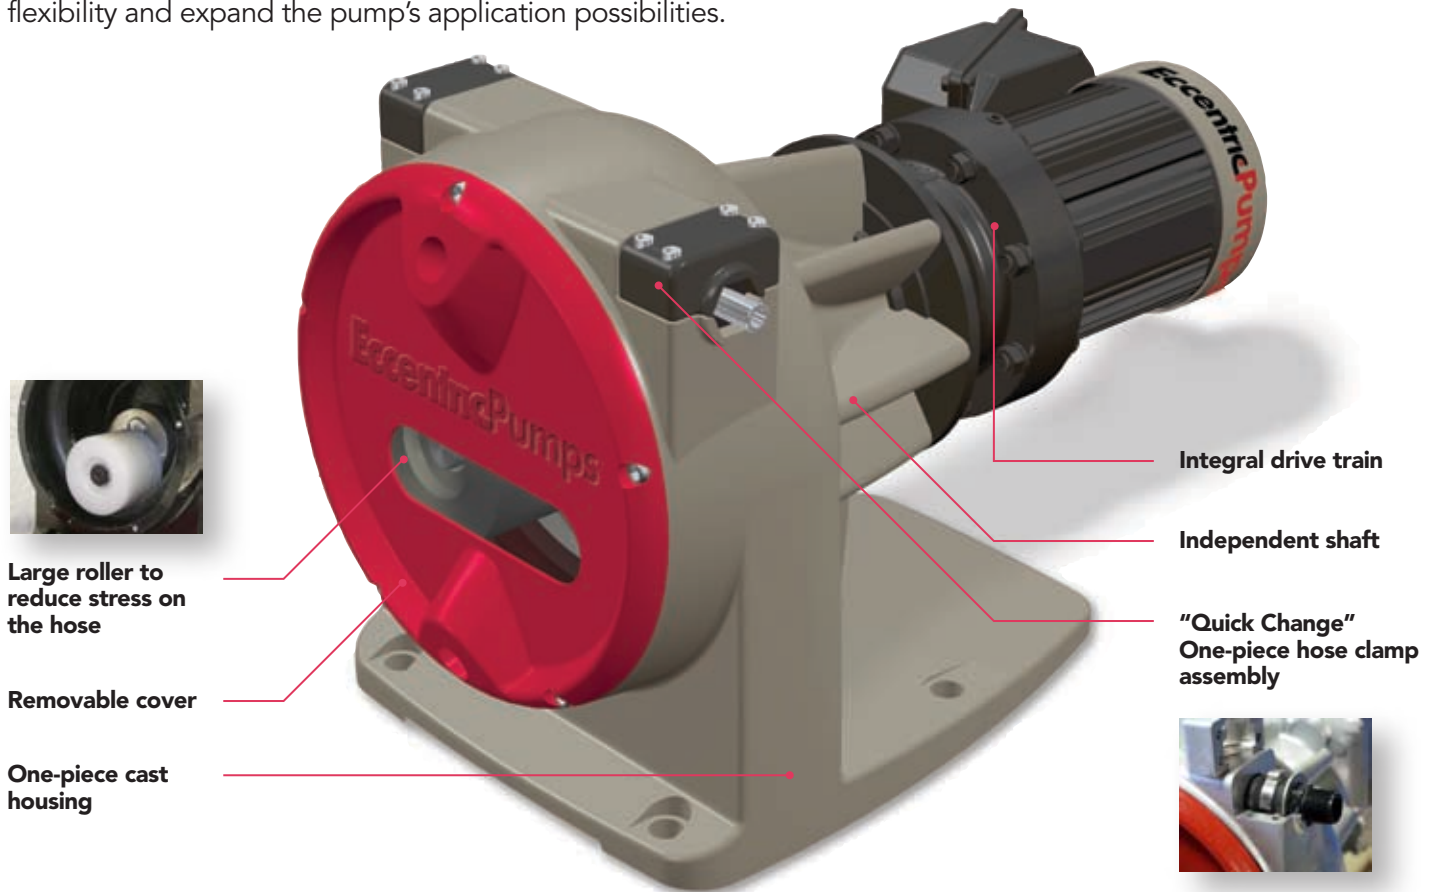

EccentricPumps™

A New Revolution in Hose Pump Technology

The Eccentric SLP Series Hose Pump – A mini pump with maxi output.

Eccentric Pumps presents a revolution in peristaltic hose pump design. Our unique approach employs a single oversized roller that compresses our highly engineered, low friction hose through more than 360 degrees of rotation. Benefits include **more flow per revolution** and **only one compression and expansion per cycle**. At equal performance points the pump **runs slower and the hose lasts longer** than pumps with multiple shoes or rollers.

Several hose diameter options within the same housing enhance operational flexibility and expand the pump's application possibilities.

Unique Advantages of Eccentric Pumps:

- A single hose compression per cycle extends hose life
- More flow per revolution than conventional designs
- Hose materials: NR, Buna (Nitrile), EPDM, Neoprene™, Hypalon™, Viton™, UHMW PE, Food Grade and others.
- Independently supported pump shaft on B-10 10 million-hour bearings
- Buffer zone between the pump and gearbox protects the drive and bearings
- Compact integral drive and motor – can run at speeds as low as 1 rpm
- Unique FDA approved, DST™ Synthetic Lubricant provides maximum hose life
- Pump & Hose technology "Made in America"

Performance Benefits:

- Wider range of operating speeds – both high and low rpm
- Dry running / self-priming / sealless
- Creates high vacuum for suction lift applications
- Pumps in both directions
- Runs 8°F to 10°F cooler by design than sliding shoe pumps
- Smooth passage through the pump – no checks or obstructions
- Relatively high discharge pressures
- Accurate flow for metering applications
- Pumps two phase flow easily
- Handles shear sensitive and abrasive fluids
- Compact footprint

Eccentric Pumps is the new global standard for evaluating hose pumps.

- **Lowest number of hose pinches per 100 gallons pumped (P100)**
- **3X fewer occlusions than our nearest competitor**

EccentricPumps™